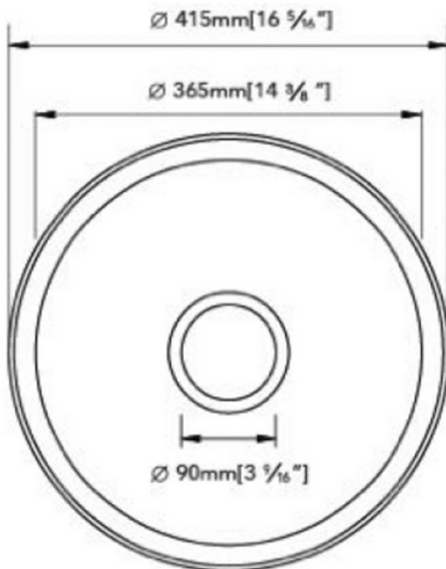

# STAINLESS STEEL SINK

STOCK PROGRAM

MODEL: SS-117-10-16R

DEPTH	GAUGE/THICKNESS
7"	18GA

- Under-mount Single Bowl Sink
- Dimensions:  $\phi$ 16-15/16"
- Material: 304
- Finish: Brushed

Undercoated and Sound Pads

3-1/2" Drain Opening

Supplied with Fasteners

cUPC Certified

Disclaimer: Nerval makes every effort to provide accurate specification data. However, specification may change without notice. Please visit nerval website to see Nerval's terms and conditions.